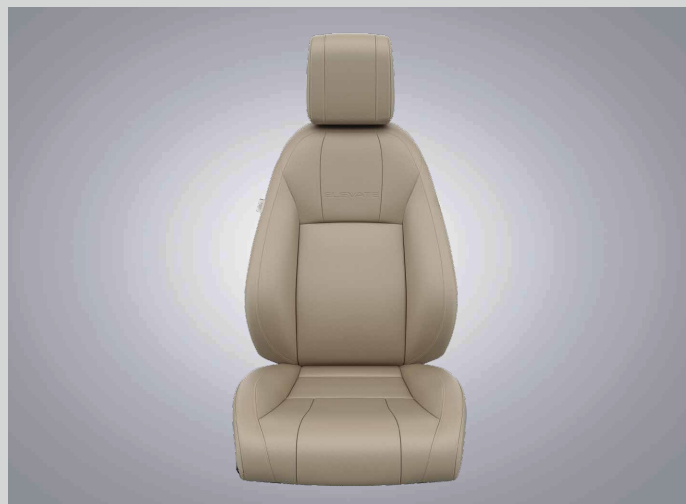

ELEVATE

YOU'RE THE
chase

Genuine Accessories

SIGNATURE PACKAGE

Designed for an elevated experience.

Crafted to effortlessly fit into your premium lifestyle while adding a sense of style.

Front Under Spoiler

Car Care Kit

Mud Guard

Emergency Hammer

Key Chain

Experience unparalleled comfort.

Choose from a wide variety of seat covers and accessories that add a touch of luxury and comfort to your vehicle.

Ventilated Seat Top Cover with Massager

Cushion Head Rest

Steering Wheel Cover

Seat Cover – Premium Beige

Seat Cover – Black & Beige

Seat Cover – Luxurious Tan & Black

Seat Cover – Sporty Design

An everlasting impression.

Boost your new Honda Elevate with boldly stylish accessories that can be customized as per your taste.