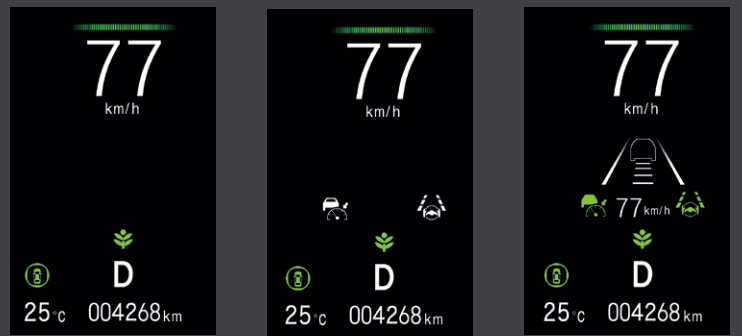

AMBIENT LIGHT - FRONT FOOTWELL

A COCKPIT THAT MAKES PERFECT SENSE

The well-laid out instrument panel makes sure all your controls are within easy reach and can be accessed at the flick of a finger. The clean refreshing design language creates a seamless driving experience in the City. Driver posture is thoughtfully and ergonomically accounted for. The advanced touchscreen connects with Smartphones wirelessly, for hassle-free connection to your social & digital lifestyle.

17.7 CM HD FULL COLOUR TFT METER[^] WITH DRIVER INFORMATION INTERFACE

ADAPTIVE CRUISE CONTROL VISUAL DISPLAY, CMBS & RDM STATUS, DIGITAL SPEED DISPLAY

20.3 CM ADVANCED TOUCHSCREEN DISPLAY AUDIO

WIRELESS SMARTPHONE CONNECTIVITY (ANDROID AUTO™, APPLE CARPLAY®)