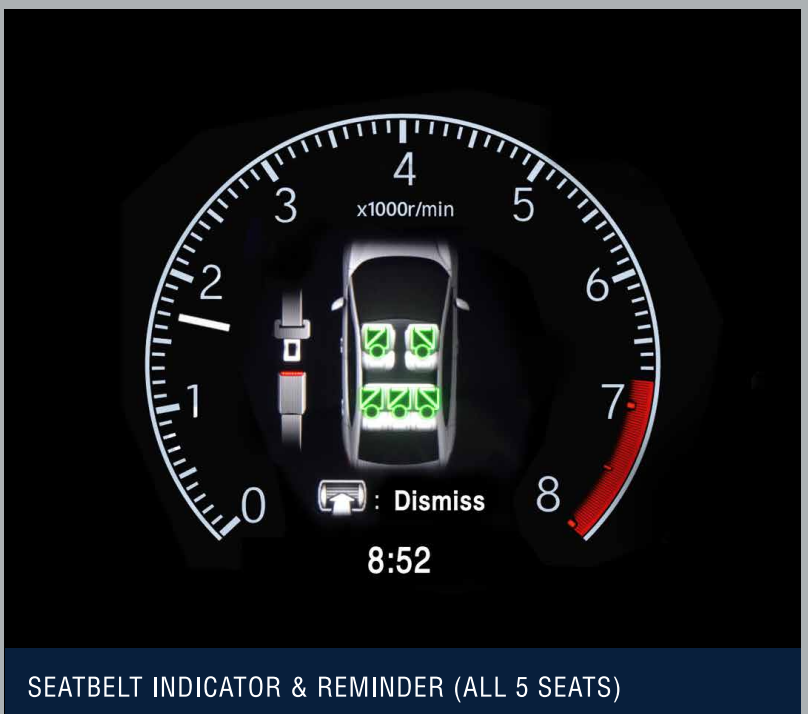

RAIN SENSING WIPERS

ALL POWER WINDOW AUTO UP/DOWN WITH PINCH GUARD

ALL SEATS HEAD RESTRAINTS WITH 3-POINT ELR SEATBELTS

VEHICLE STABILITY ASSIST (VSA)

AGILE HANDLING ASSIST[^]

ABS WITH EBD

AUTO DIMMING INSIDE REAR VIEW MIRROR WITH FRAMELESS DESIGN

REAR ISOFIX ANCHORAGES & TETHER

IMMOBILIZER WITH ANTI-THEFT ALARM

TYRE PRESSURE MONITORING SYSTEM (DEFLATION WARNING SYSTEM)

SEATBELT INDICATOR & REMINDER (ALL 5 SEATS)

CONVENIENCES
THAT RAISE
THE BAR OF YOUR
EXPERIENCE