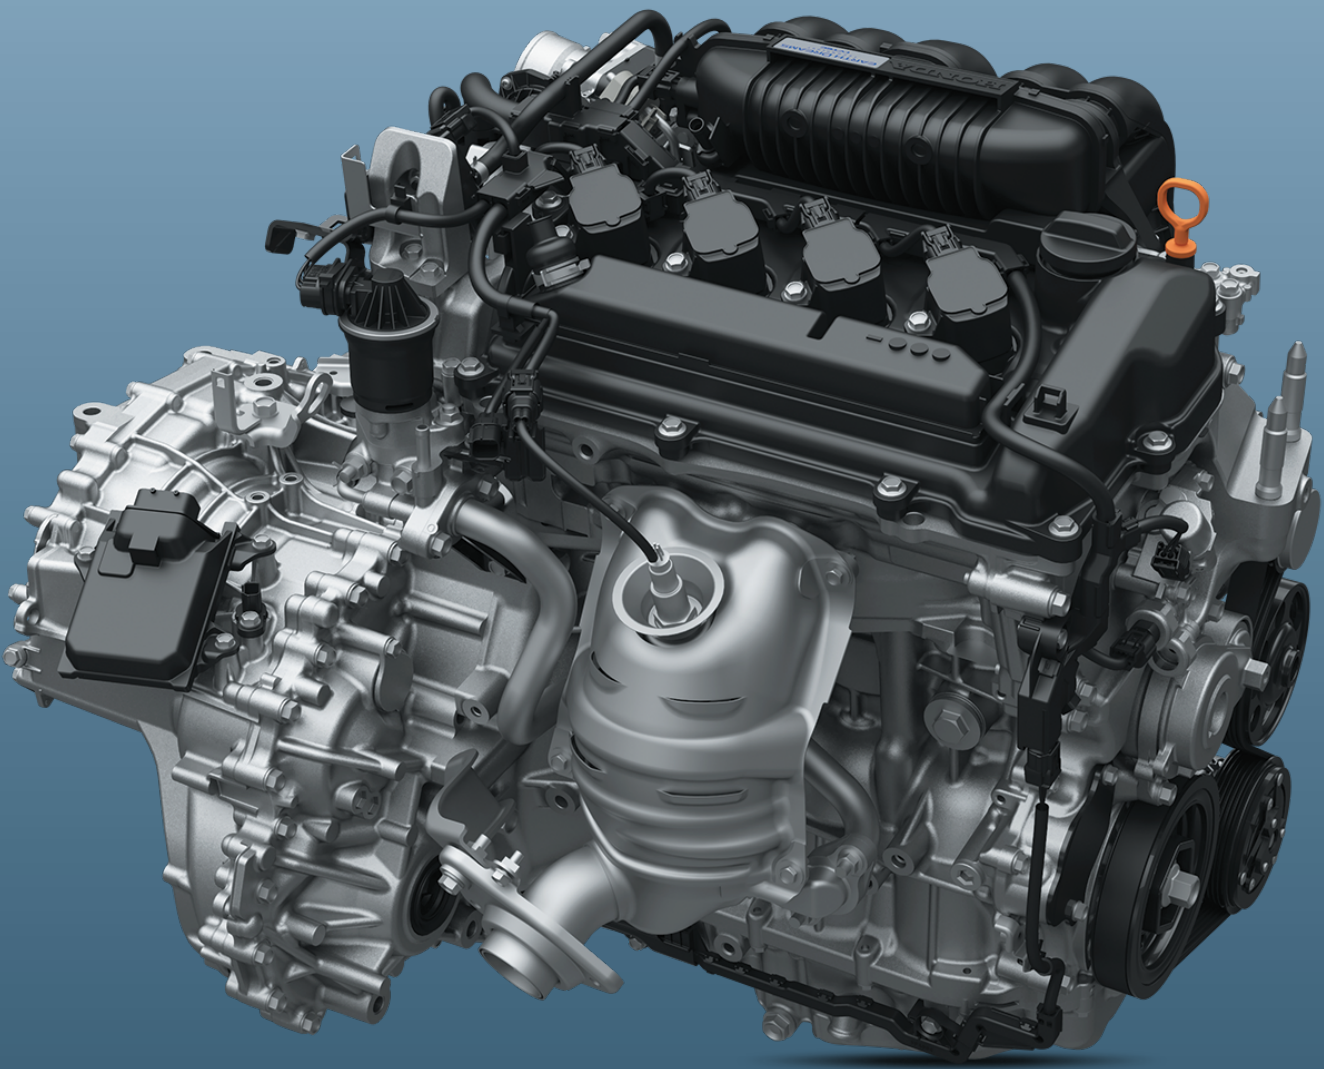

1.5 Litres i-VTEC DOHC with Variable
Timing Control (VTC)

Based on the High Accuracy Valve Control Technology called DOHC i-VTEC + VTC, this engine improves combustion efficiency, reduces friction and lowers emissions. It is a high performance engine that delivers 89 kW (121 ps) power and 145 Nm torque, with quicker torque increase at lower engine speed.