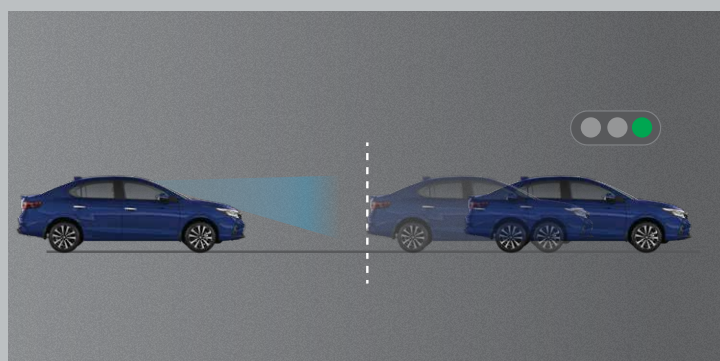

Honda SENSING

COLLISION MITIGATION BRAKING SYSTEM

Provides advance warning where risk of collision is imminent, through audio and visual alerts to the driver. Applies brakes to slow down the speed of the car and mitigates collision.

ROAD DEPARTURE MITIGATION SYSTEM

Provides advance warning through audio and visual alerts to the driver when the car seems to deviate from the lane. Provides steering wheel support when the car seems to deviate from road boundaries.

LANE KEEP ASSIST SYSTEM

Assists the driver to steer the wheel and helps the car to drive in the middle of the lane when cruising along the highway.

ADAPTIVE CRUISE CONTROL

Assists acceleration and braking operation when cruising on highways while maintaining safe distance from the preceding car.

AUTO HIGH-BEAM

Switches between high beam and low beam automatically at night to support good visibility for driver as well as preceding or oncoming car.

LEAD CAR DEPARTURE NOTIFICATION SYSTEM

Inform the driver with visual and audible alerts when the vehicle ahead has started moving.