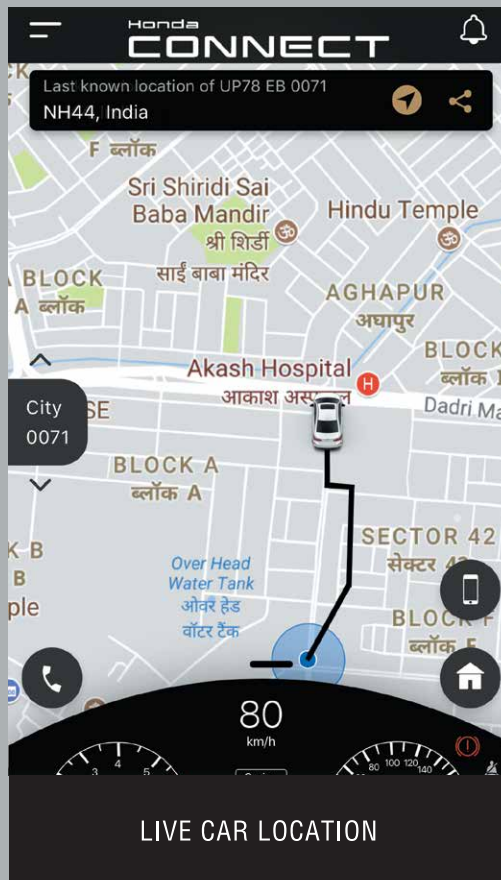

LANE KEEP ASSIST SYSTEM

Assists the driver to steer the wheel and helps the car to drive in the middle of the lane when cruising along the highway.

ADAPTIVE CRUISE CONTROL

Assists acceleration and braking operation when cruising on highways while maintaining safe distance from the preceding car.

AUTO HIGH-BEAM

Switches between high beam and low beam automatically at night to support good visibility for driver as well as preceding or oncoming car.

LEAD CAR DEPARTURE NOTIFICATION SYSTEM

Inform the driver with visual and audible alerts when the vehicle ahead has started moving.

With the next gen
Honda Connect app
for smartphone, you
can get up-to-date
information about
your vehicle - all at
your fingertips.

5 INDUSTRY FIRST
YEAR SUBSCRIPTION

India's first connected car
with Alexa[®] remote capability