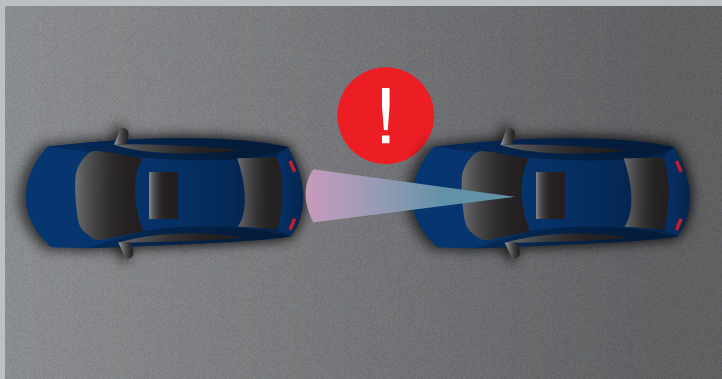

Honda
SENSING

————— FIRST-IN-SEGMENT[^] —————

**Honda SENSING[^] (ADAS Technology)
Mitigates Collisions Using
Advanced Technology**

A high-performance front camera with a wide-angle, far-reaching detection system that alerts the driver and minimises the risk of accidents.

Honda SENSING

COLLISION MITIGATION BRAKING SYSTEM

Provides advance warning where risk of collision is imminent, through audio and visual alerts to the driver. Applies brakes to slow down the speed of the car and mitigates collision.

ROAD DEPARTURE MITIGATION SYSTEM

Provides advance warning through audio and visual alerts to the driver when the car seems to deviate from the lane. Provides steering wheel support when the car seems to deviate from road boundaries.

AUTO HIGH-BEAM

Switches between high beam and low beam automatically at night to support good visibility for driver as well as preceding or oncoming car.

LEAD CAR DEPARTURE NOTIFICATION SYSTEM

Inform the driver with visual and audible alerts when the vehicle ahead has started moving.