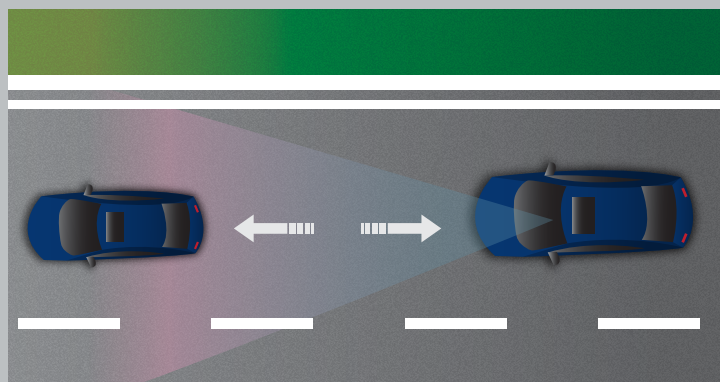

Honda SENSING

COLLISION MITIGATION BRAKING SYSTEM

Provides advance warning where risk of collision is imminent, through audio and visual alerts to the driver. Applies brakes to slow down the speed of the car and mitigates collision.

ROAD DEPARTURE MITIGATION SYSTEM

Provides advance warning through audio and visual alerts to the driver when the car seems to deviate from the lane. Provides steering wheel support when the car seems to deviate from road boundaries.

LANE KEEP ASSIST SYSTEM

Assists the driver to steer the wheel and helps the car to drive in the middle of the lane when cruising along the highway.

ADAPTIVE CRUISE CONTROL

Assists acceleration and braking operation when cruising on highways while maintaining safe distance from the preceding car.

AUTO HIGH-BEAM

Switches between high beam and low beam automatically at night to support good visibility for driver as well as preceding or oncoming car.

LEAD CAR DEPARTURE NOTIFICATION SYSTEM

Inform the driver with visual and audible alerts when the vehicle ahead has started moving.