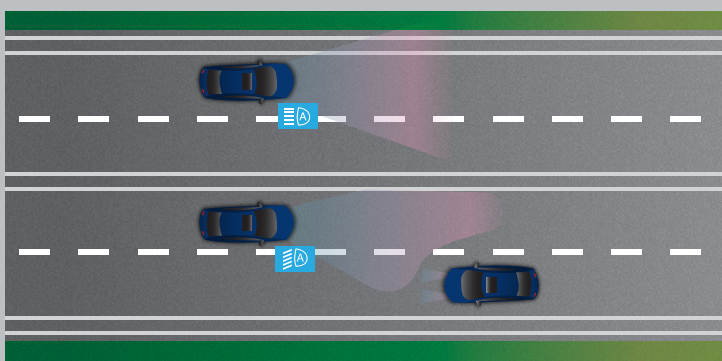

Honda SENSING

COLLISION MITIGATION BRAKING SYSTEM

Provides advance warning where risk of collision is imminent, through audio and visual alerts to the driver. Applies brakes to slow down the speed of the car and mitigates collision.

ROAD DEPARTURE MITIGATION SYSTEM

Provides advance warning through audio and visual alerts to the driver when the car seems to deviate from the lane. Provides steering wheel support when the car seems to deviate from road boundaries.

LANE KEEP ASSIST SYSTEM

Assists the driver to steer the wheel and helps the car to drive in the middle of the lane when cruising along the highway.

ADAPTIVE CRUISE CONTROL

Assists acceleration and braking operation when cruising on highways while maintaining safe distance from the preceding car.

AUTO HIGH-BEAM

Switches between high beam and low beam automatically at night to support good visibility for driver as well as preceding or oncoming car.

LEAD CAR DEPARTURE NOTIFICATION SYSTEM

Inform the driver with visual and audible alerts when the vehicle ahead has started moving.