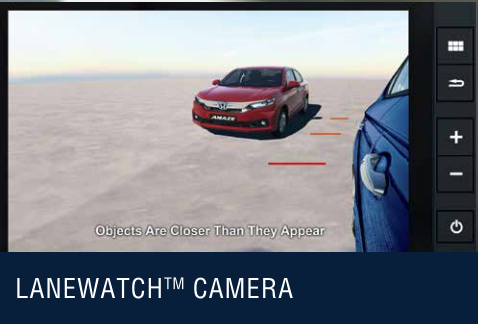

ACE™ BODY STRUCTURE

LANEWATCH™ CAMERA

HILL START ASSIST (HSA)

MULTI-ANGLE REAR CAMERA WITH GUIDELINES (NORMAL, WIDE, TOP-DOWN MODES)

EMERGENCY STOP SIGNAL (ESS)

REAR PARKING SENSORS

AUTO HEADLAMPS WITH AUTO-OFF TIMER, FOLLOW-ME-HOME & LEAD-ME-TO-CAR FUNCTIONS