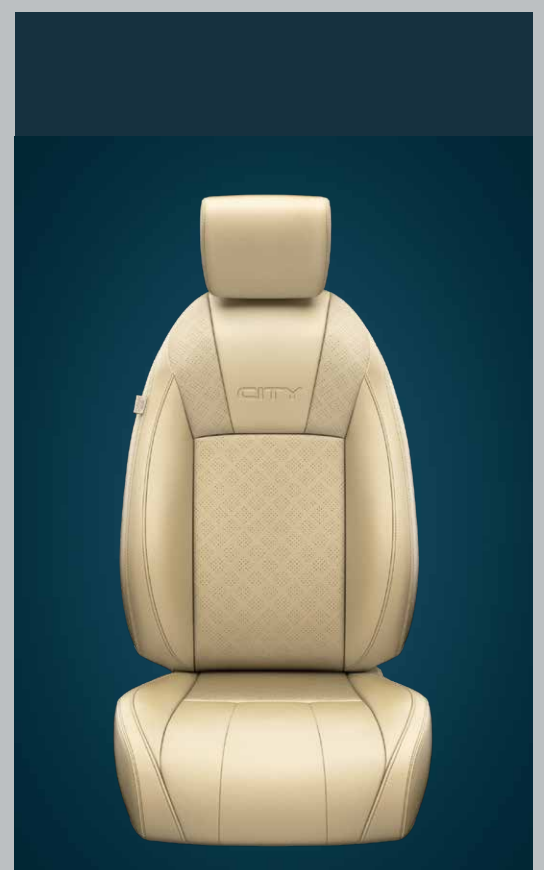

SIDE AIR BAG COMPATIBLE SEAT COVER