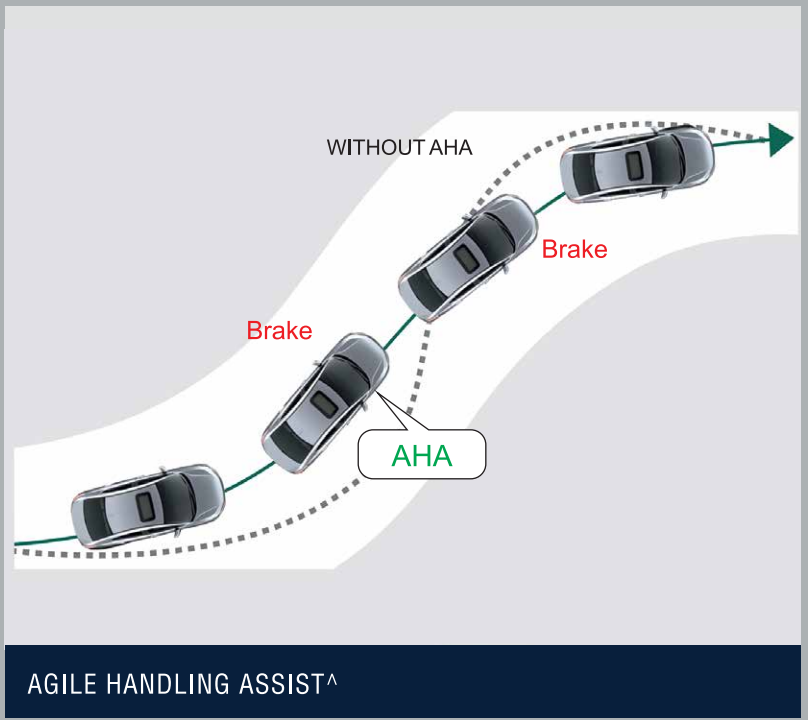

ACE™ BODY STRUCTURE

LANEWATCH™ CAMERA

HILL START ASSIST (HSA)

MULTI-ANGLE REAR CAMERA WITH GUIDELINES (NORMAL, WIDE, TOP-DOWN MODES)

EMERGENCY STOP SIGNAL (ESS)

REAR PARKING SENSORS

AUTO HEADLAMPS WITH AUTO-OFF TIMER, FOLLOW-ME-HOME & LEAD-ME-TO-CAR FUNCTIONS

RAIN SENSING WIPERS

ALL POWER WINDOW AUTO UP/DOWN WITH PINCH GUARD

ALL SEATS HEAD RESTRAINTS WITH 3-POINT ELR SEATBELTS

VEHICLE STABILITY ASSIST (VSA)

AGILE HANDLING ASSIST[^]

ABS WITH EBD

AUTO DIMMING INSIDE REAR VIEW MIRROR WITH FRAMELESS DESIGN

REAR ISOFIX ANCHORAGES & TETHER

IMMOBILIZER WITH ANTI-THEFT ALARM

TYRE PRESSURE MONITORING SYSTEM (DEFLATION WARNING SYSTEM)

SEATBELT INDICATOR & REMINDER (ALL 5 SEATS)

CONVENIENCES
THAT RAISE
THE BAR OF YOUR
EXPERIENCE