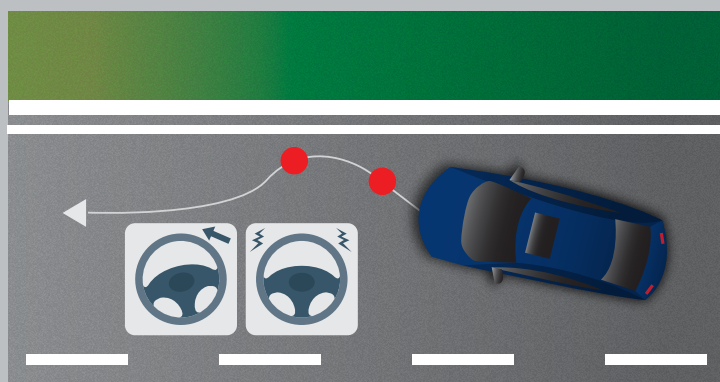

Honda
SENSING

————— FIRST-IN-SEGMENT[^] —————

**Honda SENSING[^] (ADAS Technology)
Mitigates Collisions Using
Advanced Technology**

A high-performance front camera with a wide-angle, far-reaching detection system that alerts the driver and minimises the risk of accidents.

Honda SENSING

COLLISION MITIGATION BRAKING SYSTEM

Provides advance warning where risk of collision is imminent, through audio and visual alerts to the driver. Applies brakes to slow down the speed of the car and mitigates collision.

ROAD DEPARTURE MITIGATION SYSTEM

Provides advance warning through audio and visual alerts to the driver when the car seems to deviate from the lane. Provides steering wheel support when the car seems to deviate from road boundaries.

LANE KEEP ASSIST SYSTEM

Assists the driver to steer the wheel and helps the car to drive in the middle of the lane when cruising along the highway.

ADAPTIVE CRUISE CONTROL

Assists acceleration and braking operation when cruising on highways while maintaining safe distance from the preceding car.