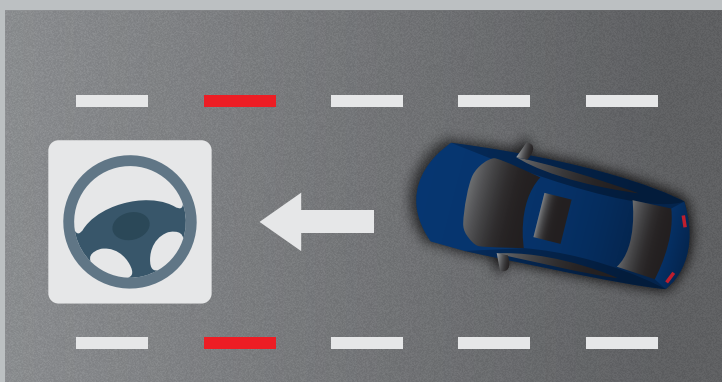

Honda SENSING

COLLISION MITIGATION BRAKING SYSTEM

Provides advance warning where risk of collision is imminent, through audio and visual alerts to the driver. Applies brakes to slow down the speed of the car and mitigates collision.

ROAD DEPARTURE MITIGATION SYSTEM

Provides advance warning through audio and visual alerts to the driver when the car seems to deviate from the lane. Provides steering wheel support when the car seems to deviate from road boundaries.

LANE KEEP ASSIST SYSTEM

Assists the driver to steer the wheel and helps the car to drive in the middle of the lane when cruising along the highway.

ADAPTIVE CRUISE CONTROL

Assists acceleration and braking operation when cruising on highways while maintaining safe distance from the preceding car.

AUTO HIGH-BEAM

Switches between high beam and low beam automatically at night to support good visibility for driver as well as preceding or oncoming car.

LEAD CAR DEPARTURE NOTIFICATION SYSTEM

Inform the driver with visual and audible alerts when the vehicle ahead has started moving.