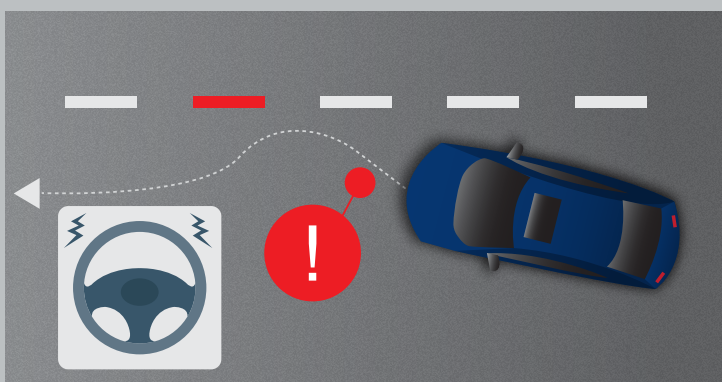

Honda
SENSING

————— FIRST-IN-SEGMENT[^] —————

**Honda SENSING[^] (ADAS Technology)
Mitigates Collisions Using
Advanced Technology**

A high-performance front camera with a wide-angle, far-reaching detection system that alerts the driver and minimises the risk of accidents.

Honda SENSING

COLLISION MITIGATION BRAKING SYSTEM

Provides advance warning where risk of collision is imminent, through audio and visual alerts to the driver. Applies brakes to slow down the speed of the car and mitigates collision.

ROAD DEPARTURE MITIGATION SYSTEM

Provides advance warning through audio and visual alerts to the driver when the car seems to deviate from the lane. Provides steering wheel support when the car seems to deviate from road boundaries.

LANE KEEP ASSIST SYSTEM

Assists the driver to steer the wheel and helps the car to drive in the middle of the lane when cruising along the highway.

ADAPTIVE CRUISE CONTROL

Assists acceleration and braking operation when cruising on highways while maintaining safe distance from the preceding car.